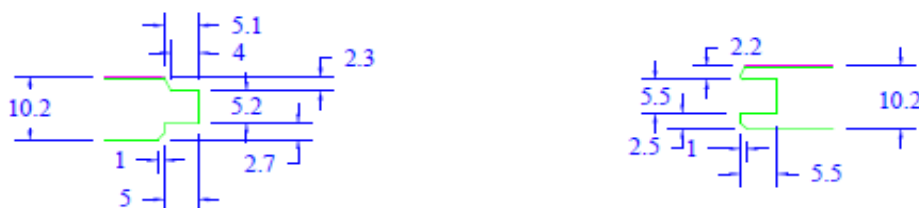

Kopse Kant

Maestro MB 10x300mm - Fin papier

NO	REVISION	DATE

Tolerantie: +/-0.2mm
Breedte folie : 310mm
Oppervlakte profiel: 2811.5mm²

This drawing is the property of DEPRO Profiles. It may not be used for any purpose other than the owner. DEPRO Profiles does not authorize the reproduction or conveyance of any information contained herein without prior written permission.

SCALE	DATE	DRAWING NO.	REVISION
1:1	28/11/17	1711281145	01