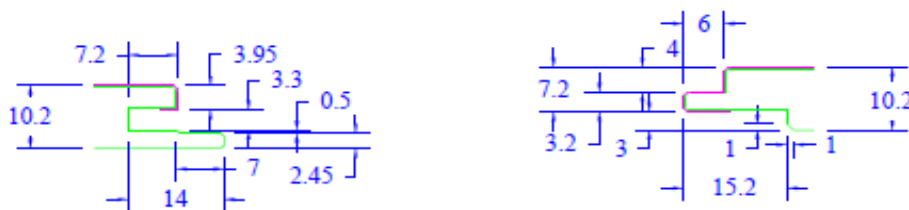

Kopse Kant

Maestro MB 10x300mm - Fin papier

NO	REVISION	DATE

Tolerantie: +/-0.2mm
Breedte folie : 310mm
Oppervlakte profiel: 2811.5mm²

This drawing is the property of DEPRO Profiles. It may not be used for any purpose other than the owner. DEPRO Profiles does not authorize the reproduction or conveyance of any information contained herein without prior written permission.

SCALE	DATE	DRAWING NO.	REVISION
1:1	28/11/17	1711281145	01