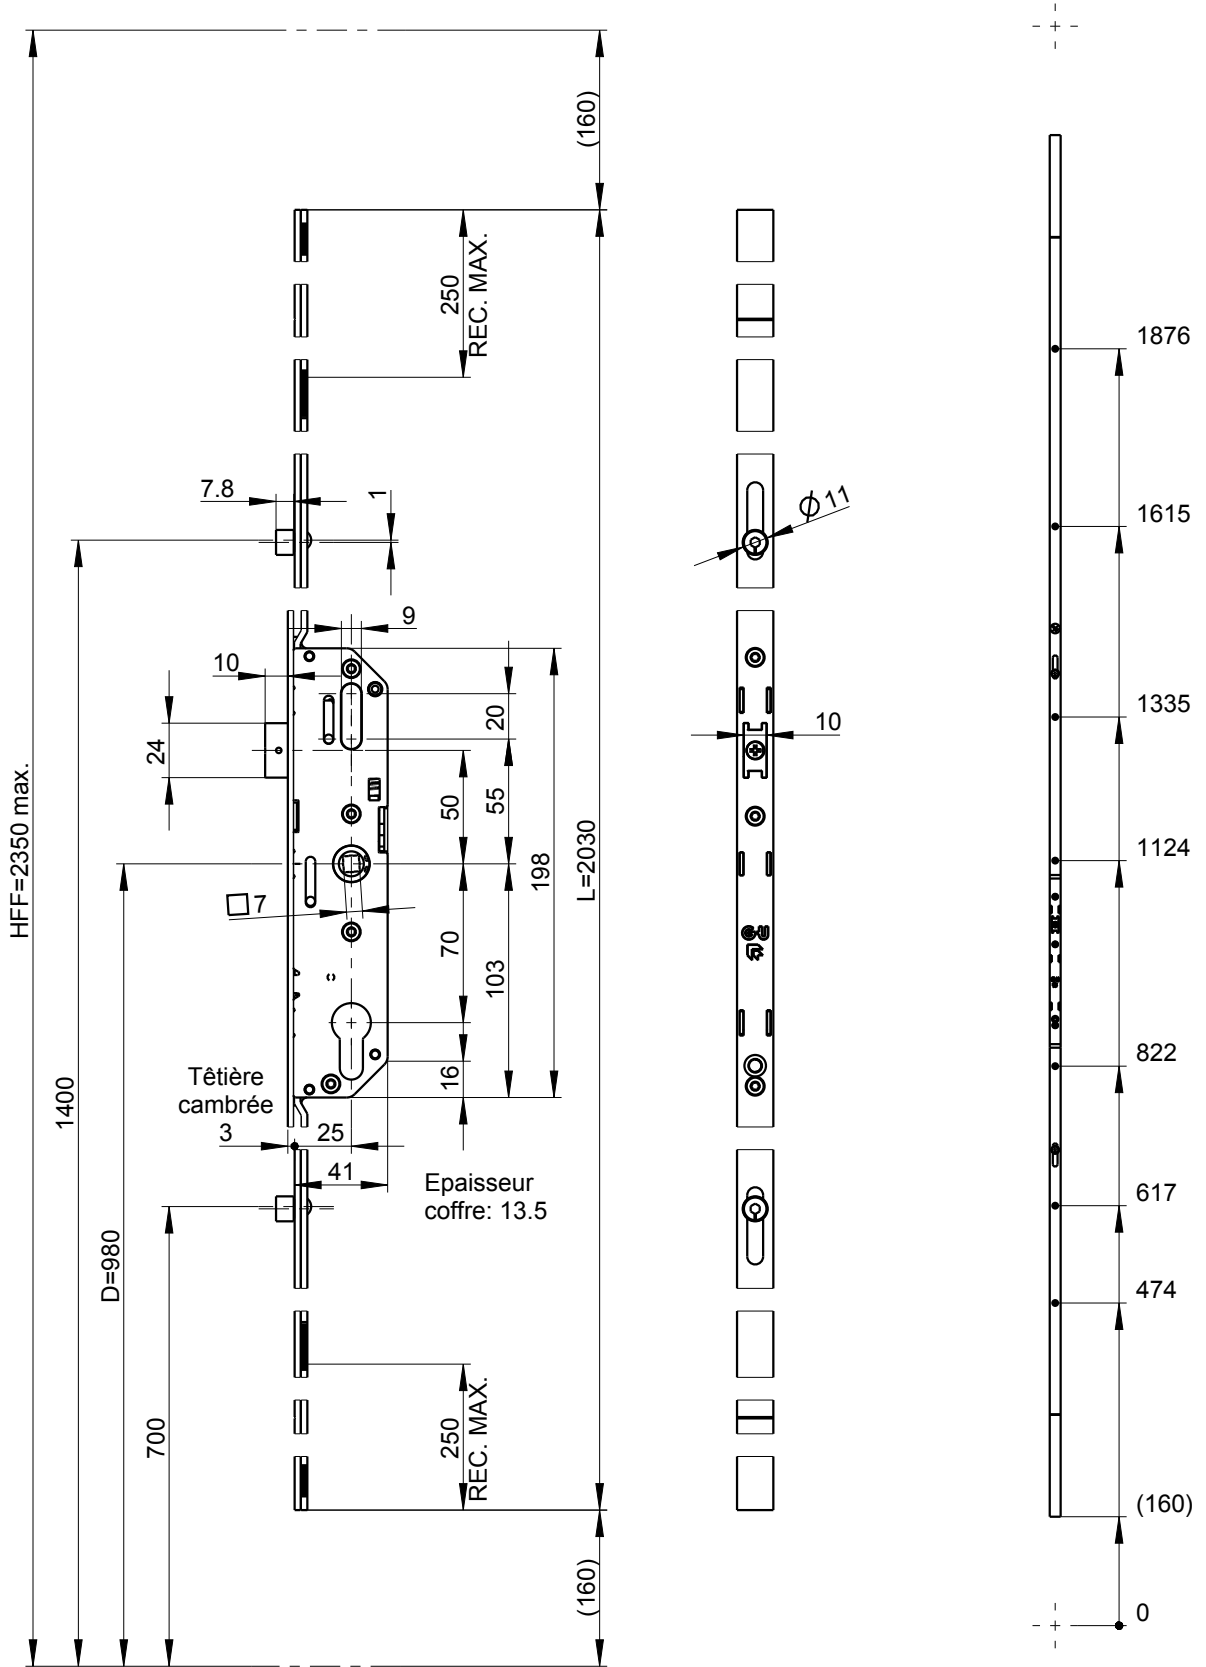

Proprietary rights apply in accordance with ISO 16016.

Crémone gauche représentée en position ouverture

Course : 16.8mm

Description

ZYLINDERGETRIEBE 3 25/70 DF/DV  
CREMONE A BARILLET 3 25/70 DF/DV  
CB3 25/70 DF/DV L2030 D980

20110526

Release No.  
F11911-A  
Mod. No.  
F11911-A

Level	Released	
Ver.	--	--
Draft	27/05/2014	EB

Scale  
1/4

Modification  
F11911-A

Size  
4

Replacement for G-15774-20-9

Drawing No.  
G-24534-20-9

Sheet  
1/1

9:100