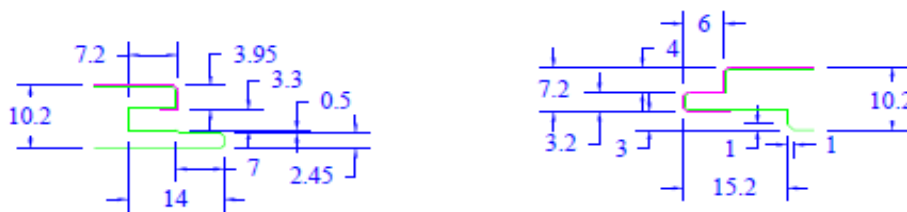

**Dessin technique**

Voir dessin numéro 1711281145

**GAMME LAMBRIS**  
**OLICAT**

Le Carrefour / Niafles  
53810 CHANGE

☎ 02 43 53 01 24

✉ [servicecommercial@cetibolicat.com](mailto:servicecommercial@cetibolicat.com)

### Kopse Kant

Maestro MB 10x300mm - Fin papier

NO/REVISION

DATE

Tolerantie: +/-0.2mm

Breedte folie : 310mm

Oppervlakte profiel: 2811.5mm<sup>2</sup>

This drawing is the property of DEPRO Profiles. It may not be used for any purpose other than the owner. DEPRO Profiles does not authorize the reproduction or conveyance of any information contained herein without prior written permission.