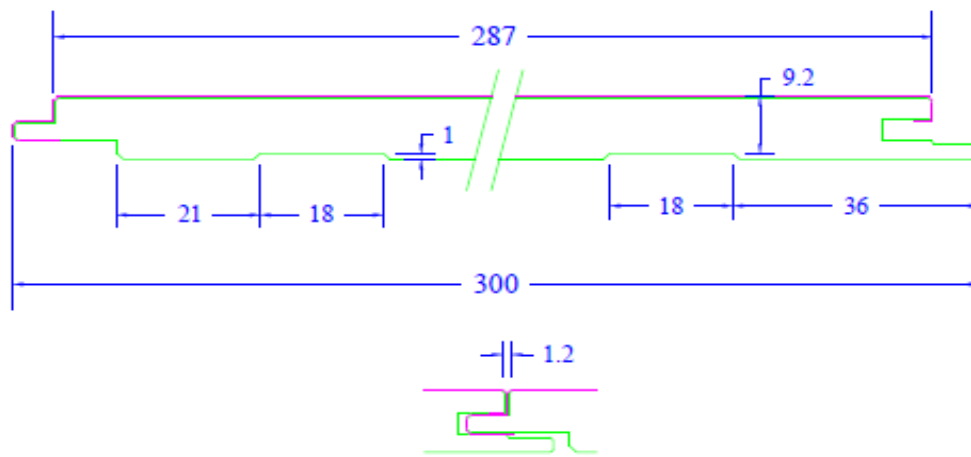

**Dessin technique**

Voir dessin numéro 1711281145

**GAMME LAMBRIS**  
**OLICAT**

Le Carrefour / Niafles  
53810 CHANGE

☎ 02 43 53 01 24

✉ [servicecommercial@cetibolicat.com](mailto:servicecommercial@cetibolicat.com)

### Kopse Kant

Maestro MB 10x300mm - Fin papier

NO/REVISION

DATE

Tolerantie: +/-0.2mm

Breedte folie : 310mm

Oppervlakte profiel: 2811.5mm<sup>2</sup>

This drawing is the property of DEPRO Profiles. It may not be used for any purpose other than the owner. DEPRO Profiles does not authorize the reproduction or conveyance of any information contained herein without prior written permission.

SCALE

DATE

DRAWING NO.

REVISION

1:1

28/11/17

1711281145

01