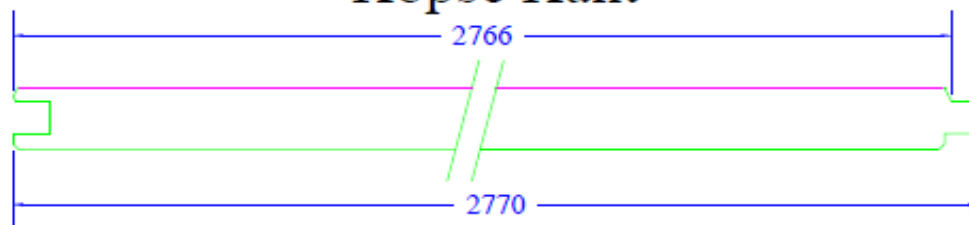

**Dessin technique**

Voir dessin numéro 1711281145

**GAMME LAMBRIS**  
**OLICAT**

Le Carrefour / Niafles  
53810 CHANGE

☎ 02 43 53 01 24

✉ [servicecommercial@cetibolicat.com](mailto:servicecommercial@cetibolicat.com)

### Kopse Kant

Maestro MB 10x300mm - Fin papier

NO/REVISION

DATE

Tolerantie: +/-0.2mm

Breedte folie : 310mm

Oppervlakte profiel: 2811.5mm<sup>2</sup>

This drawing is the property of DEPRO Profiles. It may not be used for any purpose other than the owner. DEPRO Profiles does not authorize the reproduction or conveyance of any information contained herein without prior written permission.