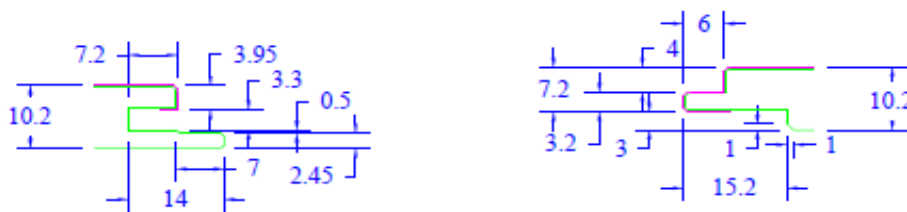

**Dessin technique**

Voir dessin numéro 1711281145

**GAMME LAMBRIS**

**OLICAT**

Le Carrefour / Niafles  
53810 CHANGE

📞 02 43 53 01 24

✉ servicecommercial@cetibolicat.com

### Kopse Kant

Maestro MB 10x300mm - Fin papier

NO	REVISION	DATE

Tolerantie: +/-0.2mm

Breedte folie : 310mm

Oppervlakte profiel: 2811.5mm<sup>2</sup>

This drawing is the property of DEPRO Profiles. It may not be used for any purpose other than the owner. DEPRO Profiles does not authorize the reproduction or conveyance of any information contained herein without prior written permission.