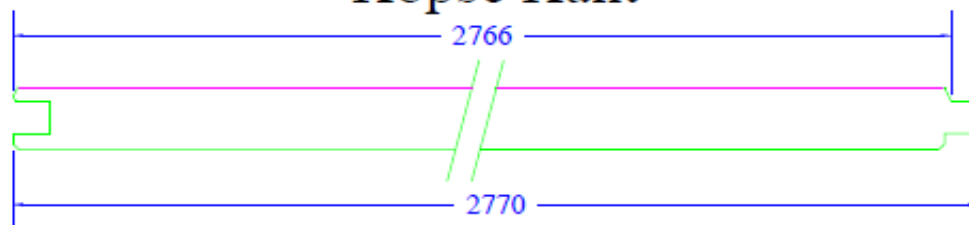

**Dessin technique**

Voir dessin numéro 1711281145

**GAMME LAMBRIS**

**OLICAT**

Le Carrefour / Niafles  
53810 CHANGE

📞 02 43 53 01 24

✉ servicecommercial@cetibolicat.com

### Kopse Kant

Maestro MB 10x300mm - Fin papier

NO	REVISION	DATE

Tolerantie: +/-0.2mm

Breedte folie : 310mm

Oppervlakte profiel: 2811.5mm<sup>2</sup>

This drawing is the property of DEPRO Profiles. It may not be used for any purpose other than the owner. DEPRO Profiles does not authorize the reproduction or conveyance of any information contained herein without prior written permission.