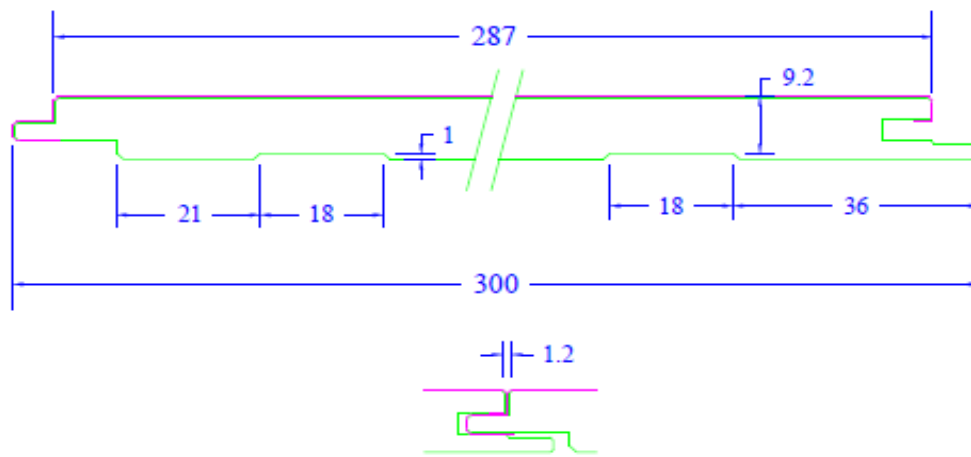

**Dessin technique**

Voir dessin numéro 1711281145

**GAMME LAMBRIS**

**OLICAT**

Le Carrefour / Niafles  
53810 CHANGE

📞 02 43 53 01 24

✉ servicecommercial@cetibolicat.com

### Kopse Kant

Maestro MB 10x300mm - Fin papier

NO	REVISION	DATE

Tolerantie: +/-0.2mm

Breedte folie : 310mm

Oppervlakte profiel: 2811.5mm<sup>2</sup>

This drawing is the property of DEPRO Profiles. It may not be used for any purpose other than the owner. DEPRO Profiles does not authorize the reproduction or conveyance of any information contained herein without prior written permission.

SCALE	DATE	DRAWING NO.	REVISION
1:1	28/11/17	1711281145	01