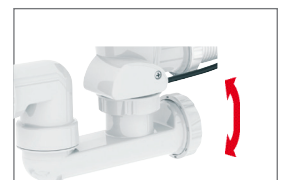

BATH DRAIN

582000

Automatic bath drain

CHARACTERISTICS

- Automatic handle, design chrome plated knob
- Flexible overflow
- Cable length 650 mm
- Chrome plated cover
- Stainless steel flange

PERFORMANCES

- Bulk under bath tub : **123.5 mm**
- Tightening maxi : **17 mm**
- Flow rate : **51l/mn**

CONDITIONING

- Packaging : **plastic bag with hook**
- Dimensions (mm) : **280 x 420 mm**
- Parcel unit : **x 1**

PRODUCT REFERENCE

582000 000 00

SPECIFICATIONS

ADVANTAGES

Easy to install :
 - 360° orientable outlet
 - double autofix seal

High resistance : tested over 1 million operations

EAN CODE

3364547000075

chrome plated
design ABS
handle

secured and
protected
cable

high resistance
cable
length 650 mm
Ø 5 mm

double autofix seal
easy fit

360° orientable
outlet