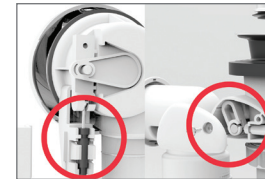

BATH DRAIN

582000

Automatic bath drain

CHARACTERISTICS

- Automatic handle, design chrome plated knob
- Flexible overflow
- Cable length 650 mm
- Chrome plated cover
- Stainless steel flange

PERFORMANCES

- Bulk under bath tub : **123.5 mm**
- Tightening maxi : **17 mm**
- Flow rate : **51l/mn**

CONDITIONING

- Packaging : **plastic bag with hook**
- Dimensions (mm) : **280 x 420 mm**
- Parcel unit : **x 1**

PRODUCT REFERENCE

582000 000 00

SPECIFICATIONS

ADVANTAGES

Easy to install :
 - 360° orientable outlet
 - double autofix seal

High resistance : tested over 1 million operations

EAN CODE

3364547000075

chrome plated
design ABS
handle

secured and
protected
cable

high resistance
cable
length 650 mm
Ø 5 mm

double autofix seal
easy fit

360° orientable
outlet