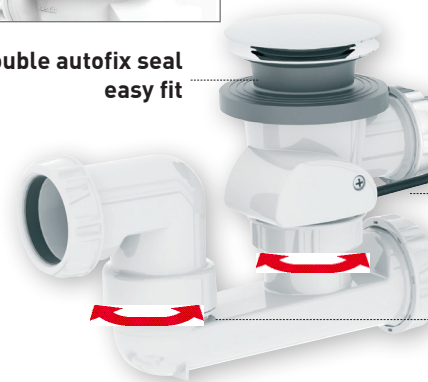

BATH DRAIN

582000

Automatic bath drain

CHARACTERISTICS

- Automatic handle, design chrome plated knob
- Flexible overflow
- Cable length 650 mm
- Chrome plated cover
- Stainless steel flange

PERFORMANCES

- Bulk under bath tub : **123.5 mm**
- Tightening maxi : **17 mm**
- Flow rate : **51l/mn**

CONDITIONING

- Packaging : **plastic bag with hook**
- Dimensions (mm) : **280 x 420 mm**
- Parcel unit : **x 1**

PRODUCT REFERENCE

582000 000 00

SPECIFICATIONS

ADVANTAGES

Easy to install :
 - 360° orientable outlet
 - double autofix seal

High resistance : tested over 1 million operations

EAN CODE

3364547000075

chrome plated
design ABS
handle

secured and
protected
cable

high resistance
cable
length 650 mm
Ø 5 mm

double autofix seal
easy fit

360° orientable
outlet

access to trap

All our products on
www.valentin.fr