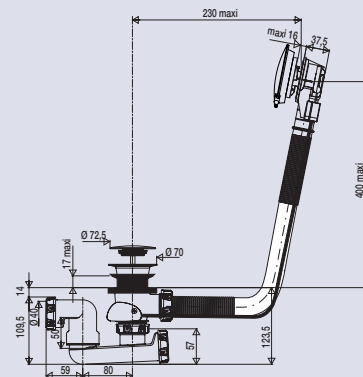

BATH DRAIN

582000

Automatic bath drain

CHARACTERISTICS

- Automatic handle, design chrome plated knob
- Flexible overflow
- Cable length 650 mm
- Chrome plated cover
- Stainless steel flange

PERFORMANCES

- Bulk under bath tub : **123.5 mm**
- Tightening maxi : **17 mm**
- Flow rate : **51l/mn**

CONDITIONING

- Packaging : **plastic bag with hook**
- Dimensions (mm) : **280 x 420 mm**
- Parcel unit : **x 1**

PRODUCT REFERENCE

582000 000 00

SPECIFICATIONS

ADVANTAGES

Easy to install :
 - 360° orientable outlet
 - double autofix seal

High resistance : tested over 1 million operations

EAN CODE

3364547000075

chrome plated
design ABS
handle

secured and
protected
cable

high resistance
cable
length 650 mm
Ø 5 mm

double autofix seal
easy fit

360° orientable
outlet