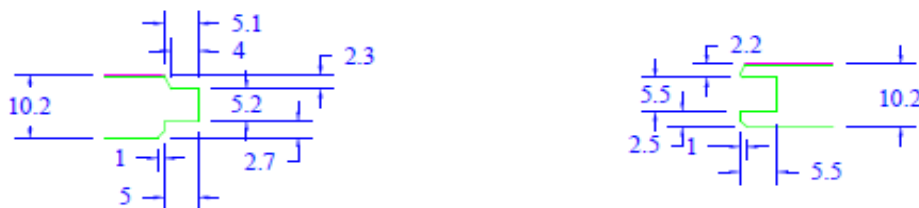

Kopse Kant

Maestro MB 10x300mm - Fin papier

NO	REVISION	DATE

Tolerantie: +/-0.2mm
Breedte folie : 310mm
Oppervlakte profiel: 2811.5mm²

This drawing is the property of DEPRO Profiles. It may not be used for any purpose other than the owner. DEPRO Profiles does not authorize the reproduction or conveyance of any information contained herein without prior written permission.

SCALE	DATE	DRAWING NO.	REVISION
1:1	28/11/17	1711281145	01