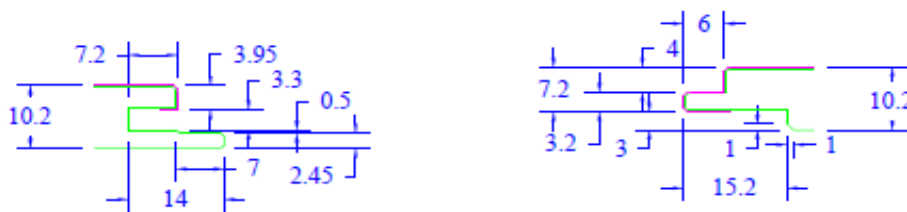

Kopse Kant

Maestro MB 10x300mm - Fin papier

NO	REVISION	DATE

Tolerantie: +/-0.2mm
Breedte folie : 310mm
Oppervlakte profiel: 2811.5mm²

This drawing is the property of DEPRO Profiles. It may not be used for any purpose other than the owner. DEPRO Profiles does not authorize the reproduction or conveyance of any information contained herein without prior written permission.

SCALE	DATE	DRAWING NO.	REVISION
1:1	28/11/17	1711281145	01