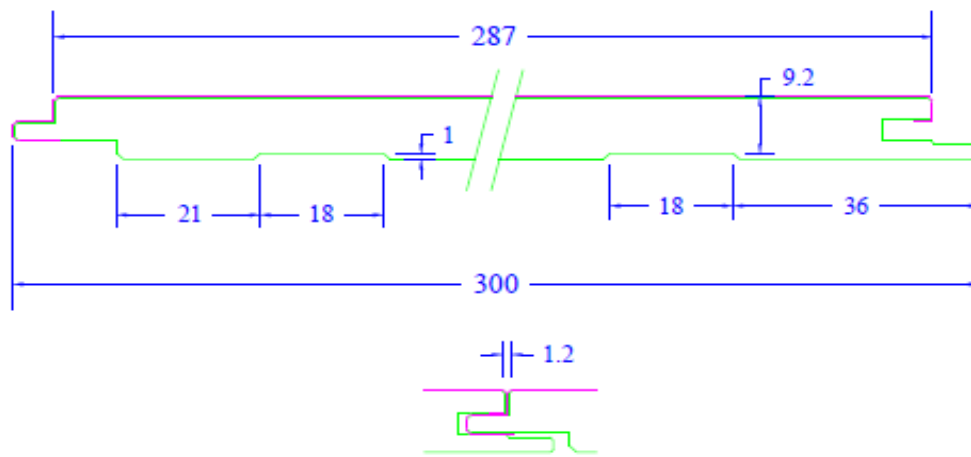

Dessin technique

Voir dessin numéro 1711281145

GAMME LAMBRIS
OLICAT

Le Carrefour / Niafles
53810 CHANGE

☎ 02 43 53 01 24

✉ servicecommercial@cetibolicat.com

Kopse Kant

Maestro MB 10x300mm - Fin papier

NO	REVISION	DATE

Tolerantie: +/-0.2mm
 Breedte folie : 310mm
 Oppervlakte profiel: 2811.5mm²

This drawing is the property of DEPRO Profiles. It may not be used for any purpose other than the owner. DEPRO Profiles does not authorize the reproduction or conveyance of any information contained herein without prior written permission.

SCALE	DATE	DRAWING NO.	REVISION
1:1	28/11/17	1711281145	01